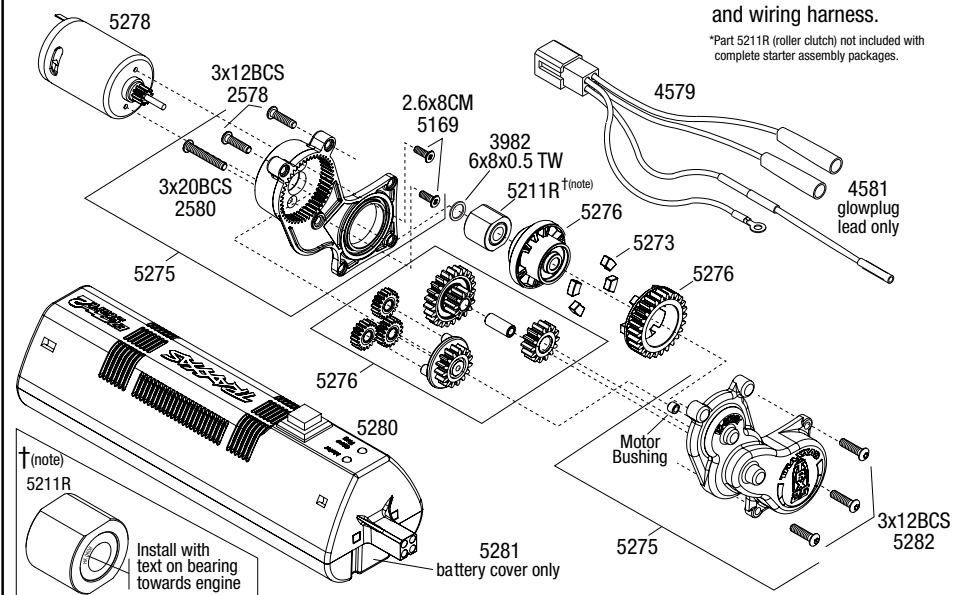

EZ-Start™ 2 Assembly

5270 Complete EZ-Start™ System.
Includes drive unit, controller
and wiring harness.