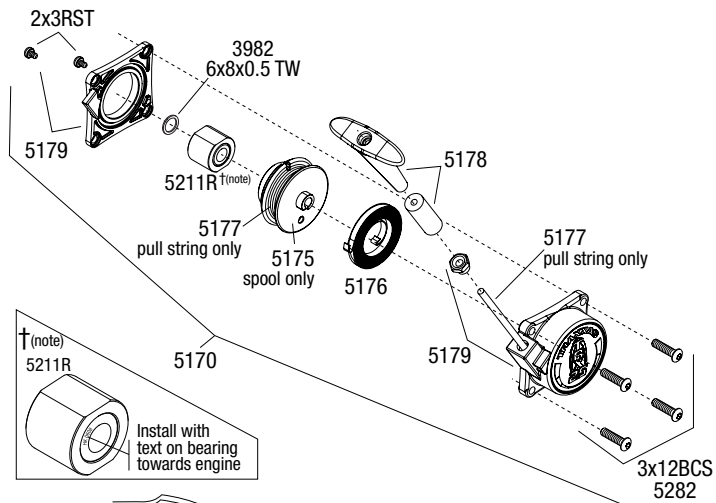

Pull Start Assembly

Air Filter Assembly