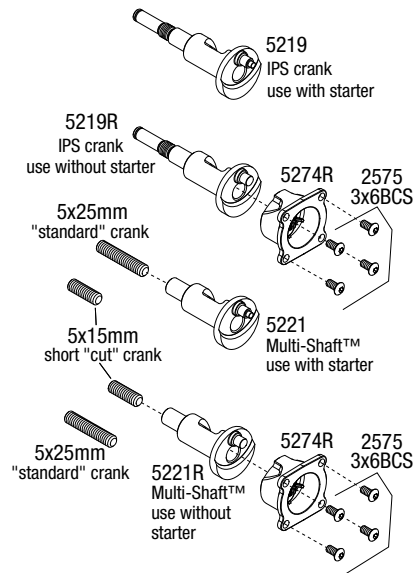

Crankshaft Assembly