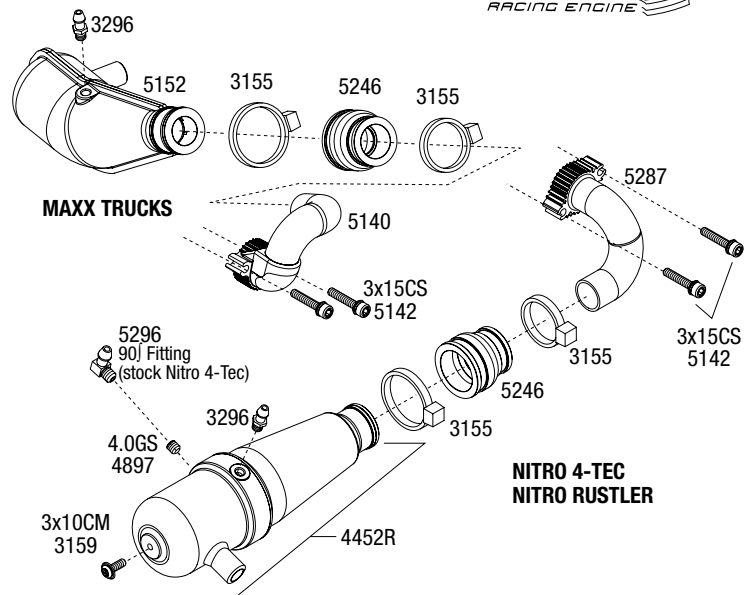

Exhaust Assembly